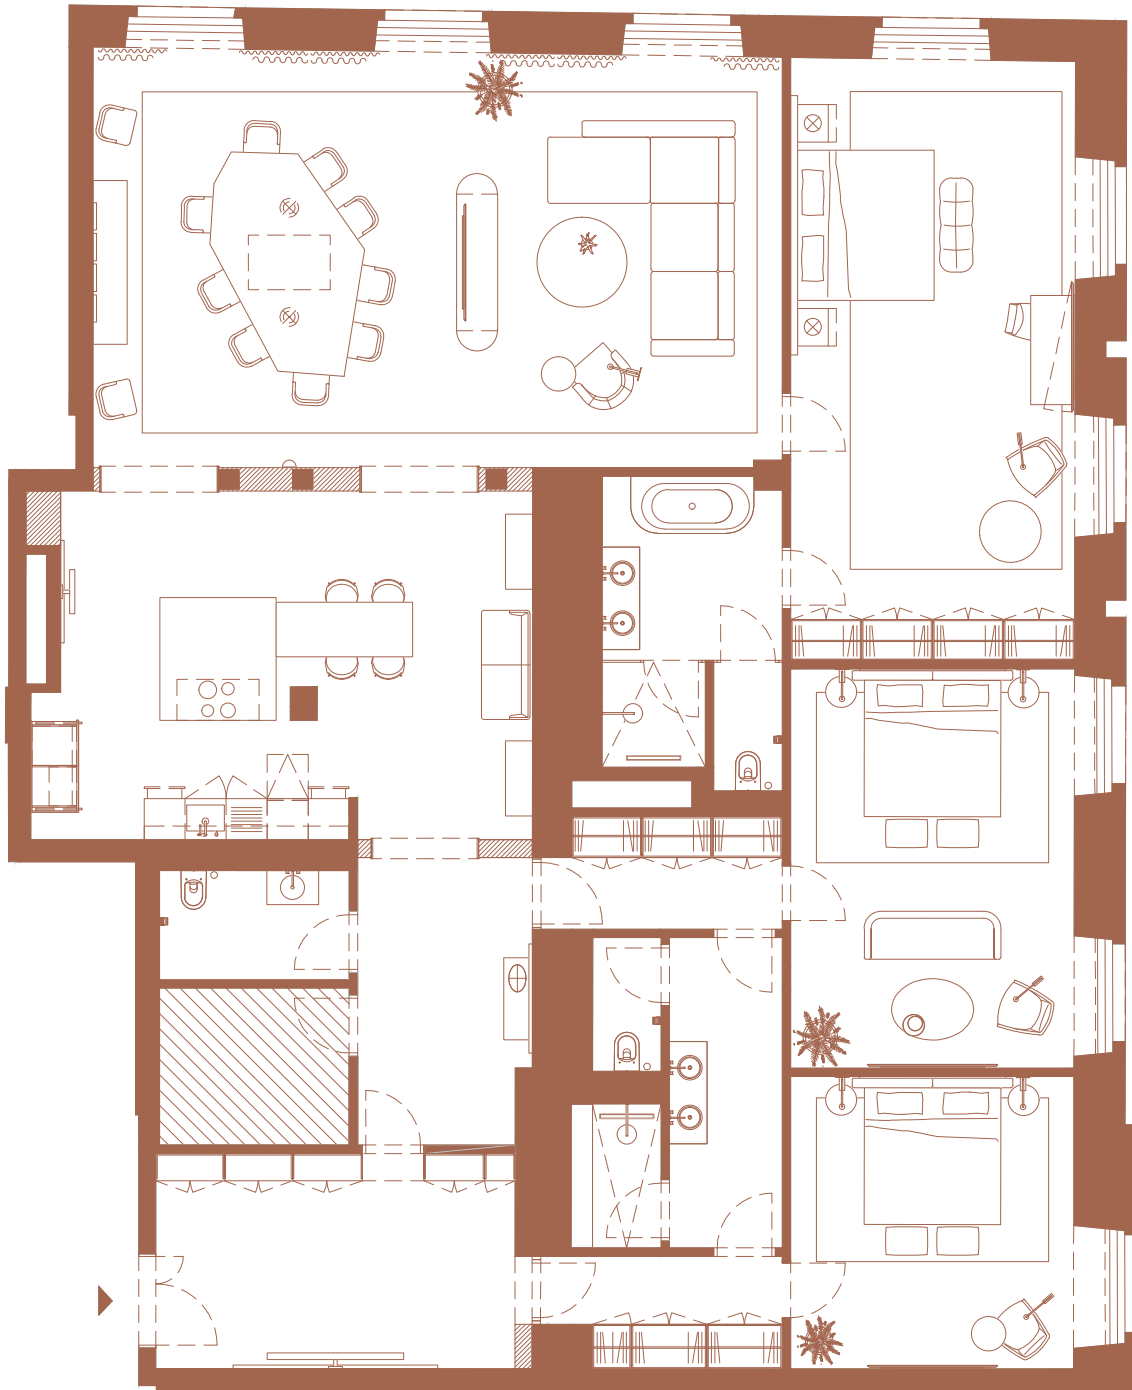

ALMANAC RESIDENZ

White Jasmine

LIVING DELUXE
LUXURY REAL ESTATE

Thomas Hopfgartner, MBA
+43 665 53 15 300 | parking14@livingdeluxe.com