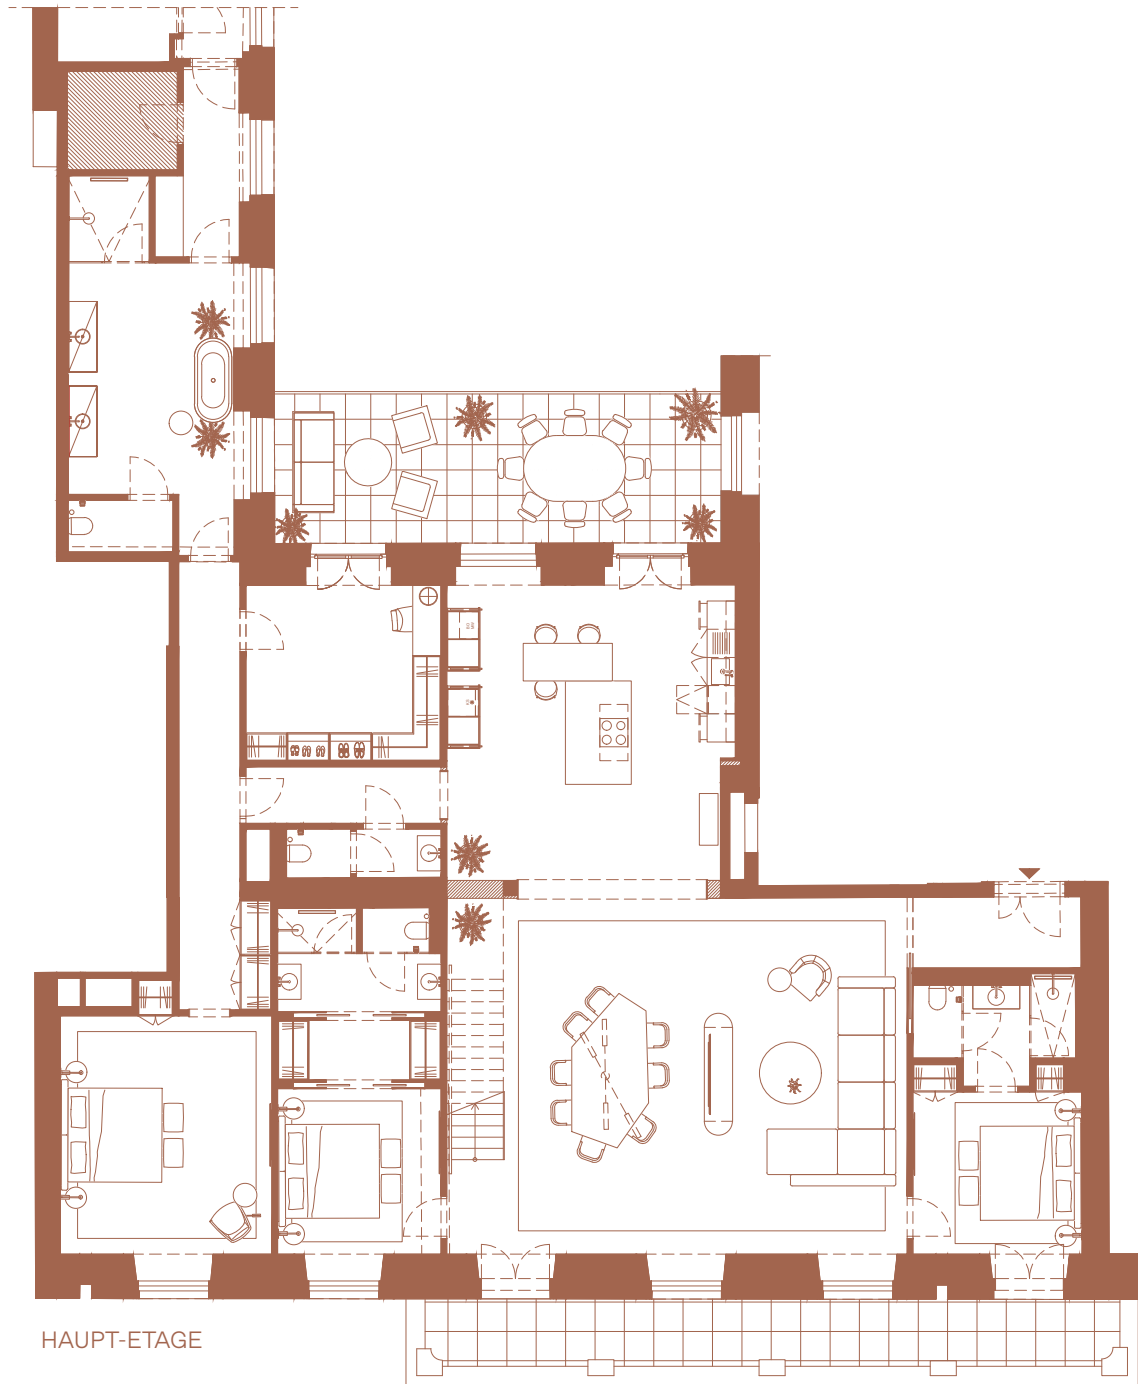

ALMANAC RESIDENZ

Golden Dahlia

LIVING DELUXE
LUXURY REAL ESTATE

Thomas Hopfgartner, MBA
+43 665 53 15 300 | parkring14@livingdeluxe.com

ALMANAC RESIDENZ

Golden Dahlia

LIVING DELUXE
LUXURY REAL ESTATE

Thomas Hopfgartner, MBA
+43 665 53 15 300 | parkring14@livingdeluxe.com