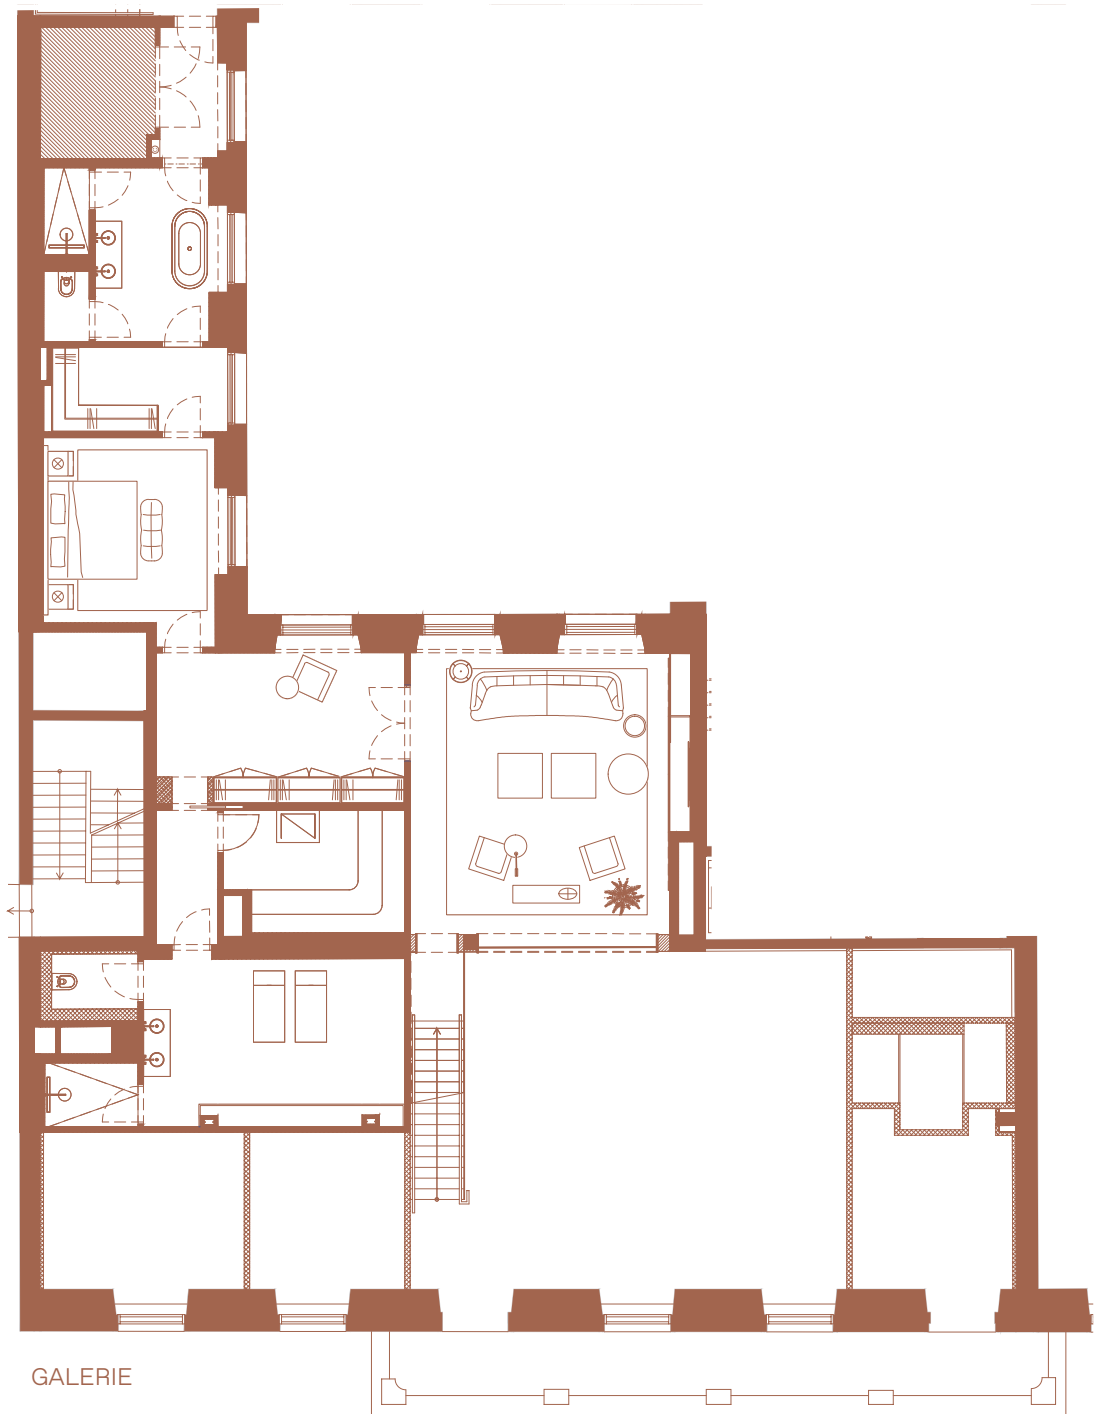

ALMANAC RESIDENZ

Golden Dahlia

LIVING DELUXE
LUXURY REAL ESTATE

Thomas Hopfgartner, MBA
+43 665 53 15 300 | parkring14@livingdeluxe.com

ALMANAC RESIDENZ

Golden Dahlia

LIVING DELUXE
LUXURY REAL ESTATE

Thomas Hopfgartner, MBA
+43 665 53 15 300 | parkring14@livingdeluxe.com